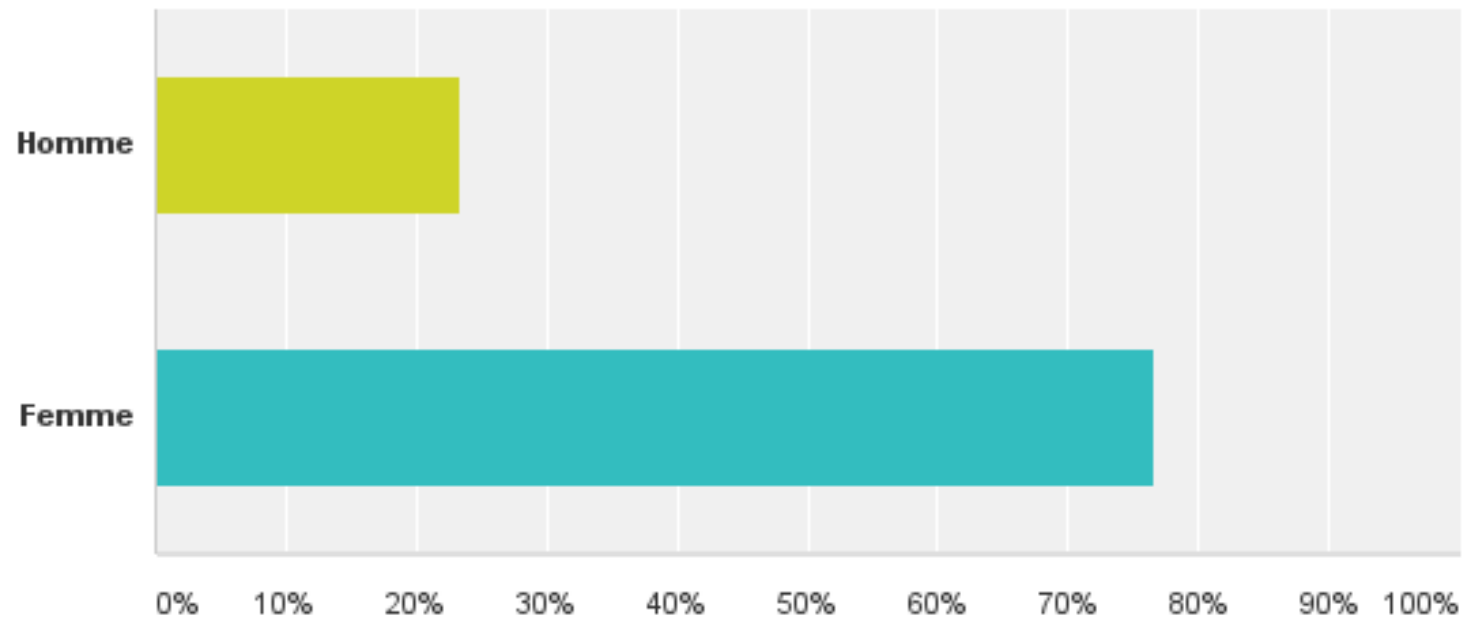

Nos clients (femme ou homme)

Q3 Quel est votre sexe ?

Réponses obtenues : 2 486 Question ignorée : 112